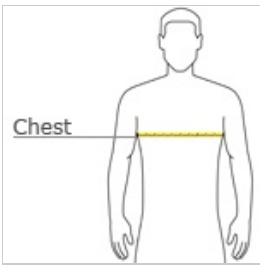

HOW TO MEASURE

CHEST

With arms down at sides, measure around the upper body, under arms and over the fullest part of the chest.

SIZE CHART

	LT	XLT	2XLT	3XLT	4XLT
Chest	41-43	44-46	47-49	50-53	54-57

COLOR INFORMATION